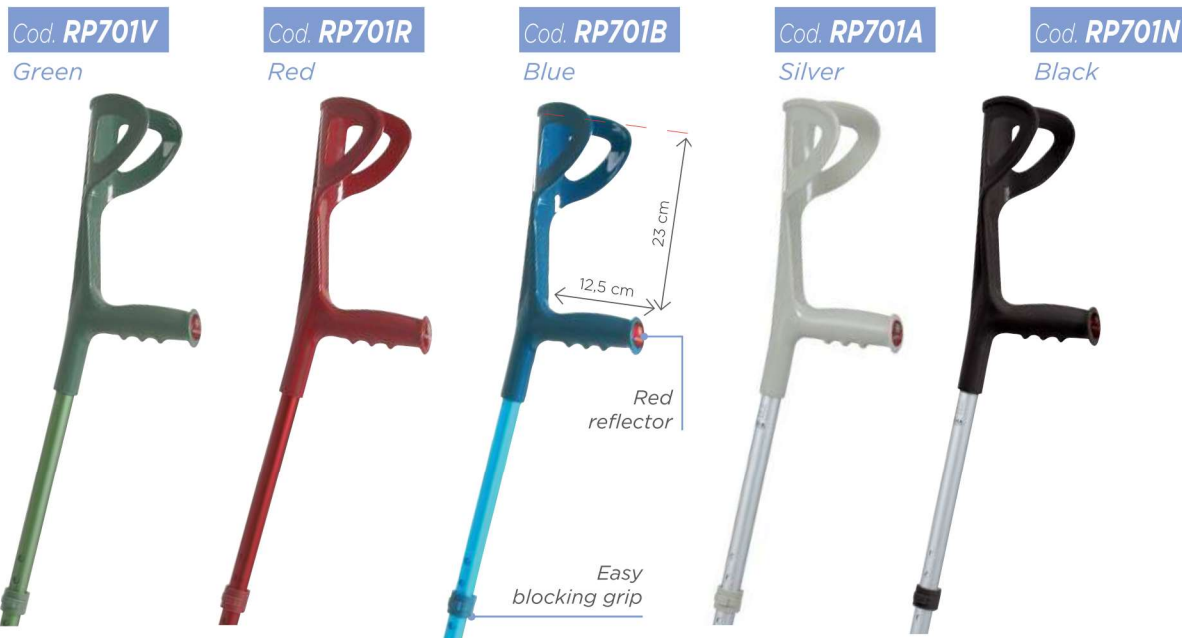

- EN Anodized aluminium forearm crutches
- F Cannes anglaises en aluminium anodisé
- ES Muletas en aluminio anodizado
- P Canadianas de aluminio anodizado

Brio

Adult

Technical features

WEIGHT AND DIMENSION			
↑↓	Diameter	🧑	📦
H: 93÷116,5 cm - H: 74÷97 cm (from grip to ground) each 2,5 cm adjustable	ø upper: 22 mm - ø lower: 19 mm	100 Kg	12 pairs

Technical features

WEIGHT AND DIMENSION			
↑↓	Diameter	🧑	📦
H: 93,5÷116,5 cm - H: 74÷97 cm (from grip to ground) each 2,5 cm adjustable	ø upper: 22 mm - ø lower: 19 mm	100 Kg	12 pairs